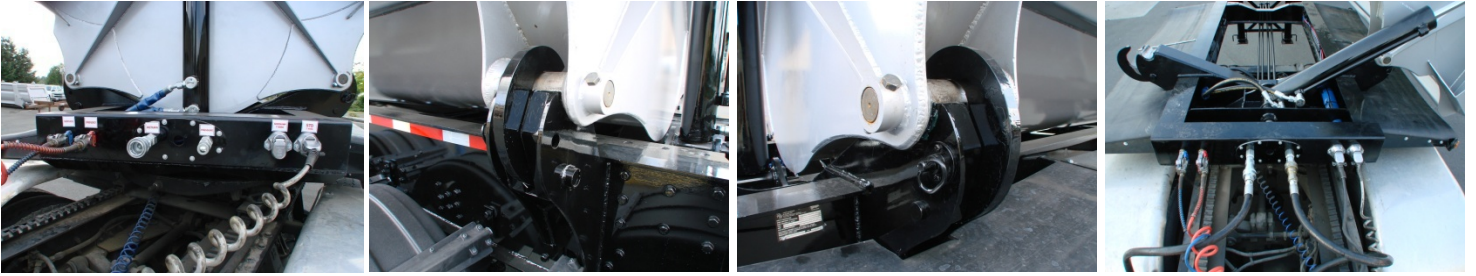

Side Dump

OSW Equipment & Repair, Inc.

20124 Broadway Ave Bldg #C Snohomish, WA 98296

Phone: (425) 483-9863 Fax: (425) 483-4504

www.oswequipment.com