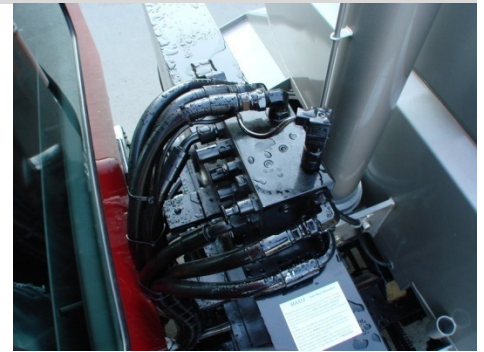

Super Solo Dump Body

OSW Equipment & Repair, Inc.

20124 Broadway Ave Bldg #C Snohomish, WA 98296

Phone: (425) 483-9863 Fax: (425) 483-4504

www.oswequipment.com