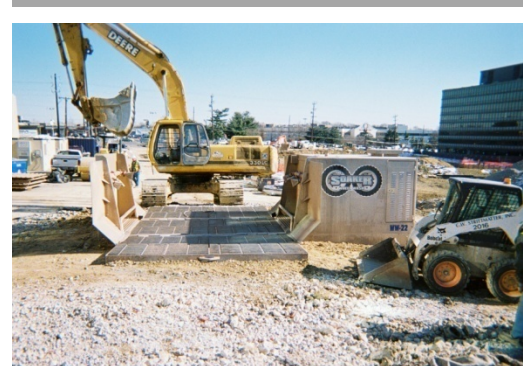

OSW Equipment & Repair, Inc.

The Soaker HD-10 Wheel Wash

More nozzles

The HD-10 is 24' L x 10' W x 9'4" H and weighs 18,000lbs.

High Volume- Low Pressure

The Soaker HD-10 is equipped with 4 high volume pumps and more nozzles for larger truck volume projects.

Aluminum Construction

The all aluminum construction is environmentally friendly and easy to handle. The Soaker will not rust or flake paint.

OSW Equipment & Repair, Inc.

PO Box 1651 Woodinville, WA 98072 Phone: (425) 483-9863 Fax: (425) 483-4504